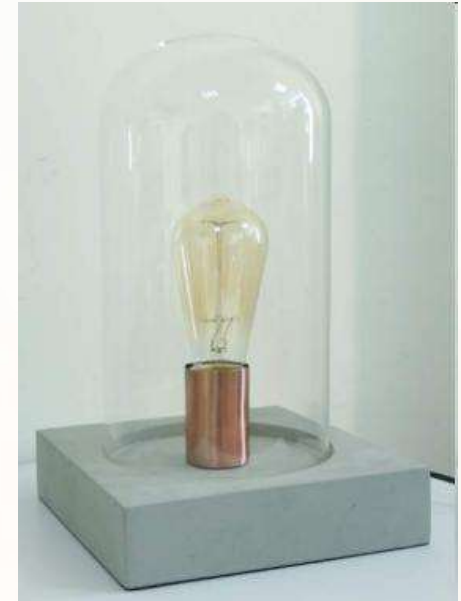

Metal family lamps

Metal family lamps

Metal family lamps

2018/1/23

Telescope lamps

2017-2018 HOT HOT HOT PROMOTION LAMPS

Shelf lamps

Silicon lamps

Concrete with metal lamps

Metal lamps

Wood lamps

Concrete lamps

Concrete lamps

Concrete lamps with marble effect

Marble lamps

Concrete family lamps

Glass LAMP

GLASS with metal LAMP

GLASS Pendant LAMP

Metal LAMP

DIY Table Lamp and wall lamp

METAL LAMP

Canton Tower
RGB COLORS

Metal wire Pendant LAMP

DIY lamp TABLE OR WALL LAMP

Bicycle LAMP

DIY LAMP

SALT LAMP

Table LAMP

Floor lamp,
Metal paint shade and base
Size:35*35*145cm

Table lamp,
Metal paint shade and base
Size:25*25*48CM

FAMILY LAMP