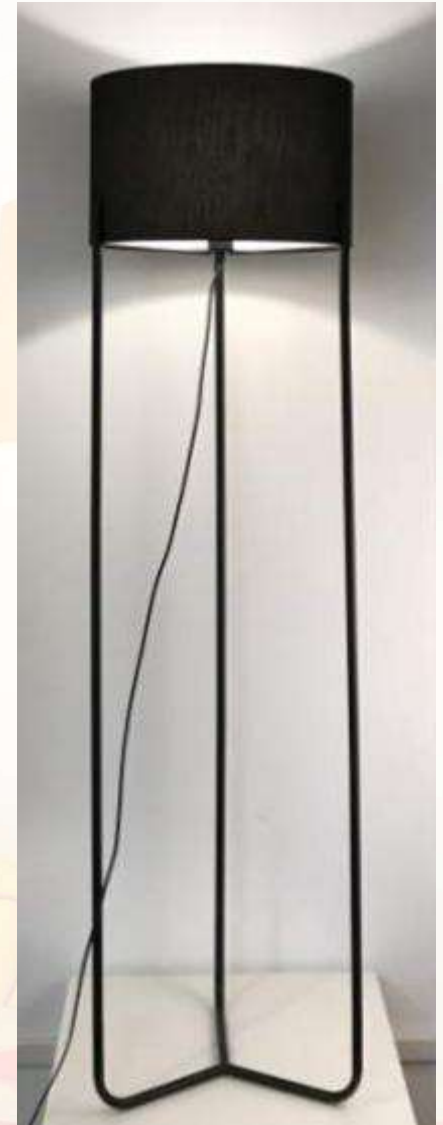

Table lamp
5777-T014L
Size:20*20*40cm

**2018 –2019
HOT HOT HOT
PROMOTION ITEM**

Table lamp
5777-T014S
Size:20*20*30cm

2017-2018 HOT HOT HOT PROMOTION LAMPS

5778-F002
Size:H150CM
SHADE D19*7.2CM
BASE D22CM

Metal family lamps

Metal family lamps

Metal family lamps

2018/1/23

Telescope lamps

2017-2018 HOT HOT HOT PROMOTION LAMPS

Shelf lamps

Silicon lamps

Glass LAMP

GLASS with metal LAMP

GLASS Pendant LAMP

Metal LAMP

DIY Table Lamp and wall lamp

METAL LAMP

Canton Tower
RGB COLORS

Metal wire Pendant LAMP

DIY lamp TABLE OR WALL LAMP

Bicycle LAMP

DIY LAMP

SALT LAMP

Table LAMP

Floor lamp,
Metal paint shade and base
Size:35*35*145cm

Table lamp,
Metal paint shade and base
Size:25*25*48CM

FAMILY LAMP