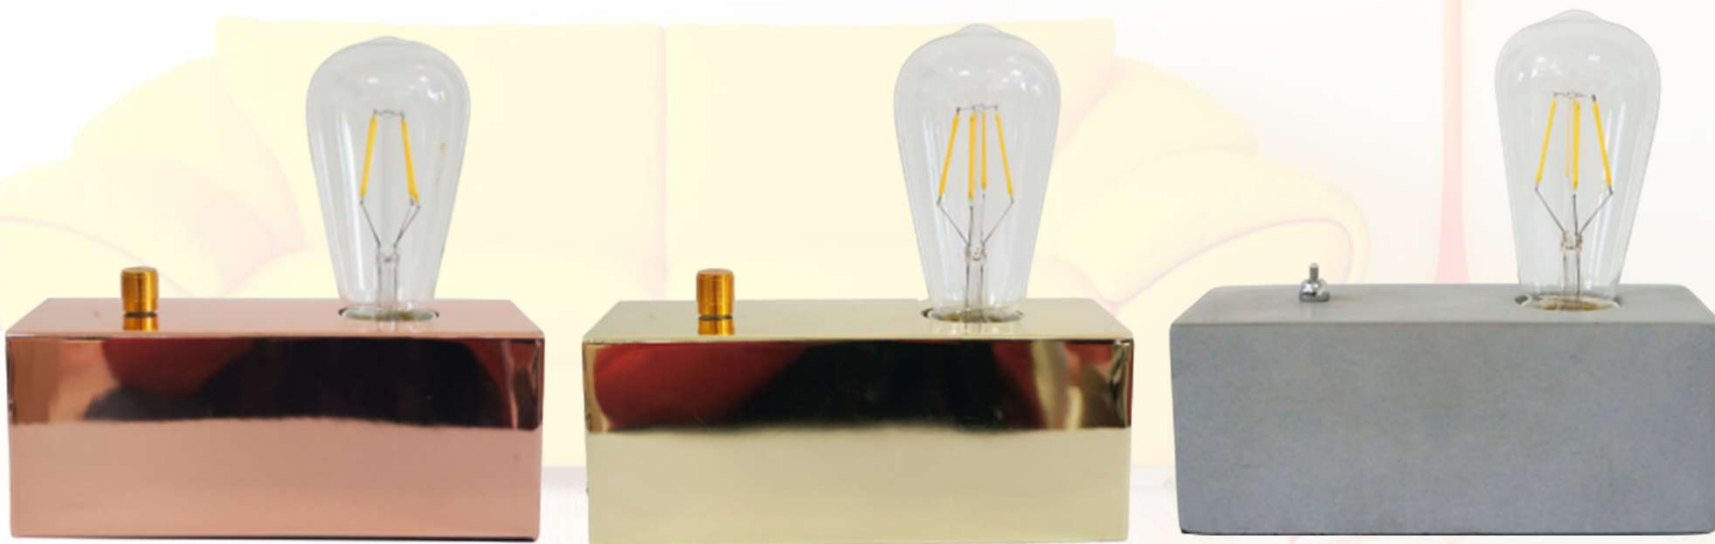

Glass LAMP

GLASS with metal LAMP

GLASS Pendant LAMP

Metal LAMP

DIY Table Lamp and wall lamp

METAL LAMP

Canton Tower
RGB COLORS

Metal wire Pendant LAMP

DIY lamp TABLE OR WALL LAMP

Bicycle LAMP

DIY LAMP

SALT LAMP

Table LAMP

Floor lamp,
Metal paint shade and base
Size:35*35*145cm

Table lamp,
Metal paint shade and base
Size:25*25*48CM

FAMILY LAMP