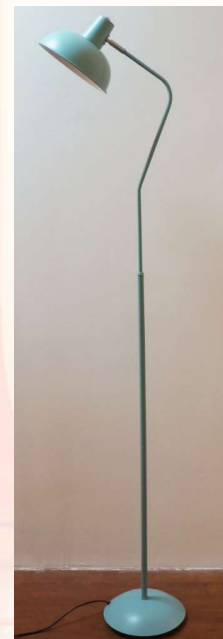

Table lamp
5777-T014L
Size:20*20*40cm

**2018 –2019
HOT HOT HOT
PROMOTION ITEM**

Table lamp
5777-T014S
Size:20*20*30cm

2017-2018 HOT HOT HOT PROMOTION LAMPS

5778-F002
Size:H150CM
SHADE D19*7.2CM
BASE D22CM

Metal family lamps

Metal family lamps

Metal desk lamps

Metal family lamps

Metal family lamps

Metal family lamps

Metal giraffe family lamps

Metal with fabric family lamps

Glass LAMP

GLASS with metal LAMP

GLASS Pendant LAMP

Metal LAMP

DIY Table Lamp and wall lamp

METAL LAMP

Canton Tower
RGB COLORS

Metal wire Pendant LAMP

DIY lamp TABLE OR WALL LAMP

Bicycle LAMP

DIY LAMP

SALT LAMP

Table LAMP

Floor lamp,
Metal paint shade and base
Size:35*35*145cm

Table lamp,
Metal paint shade and base
Size:25*25*48CM

FAMILY LAMP