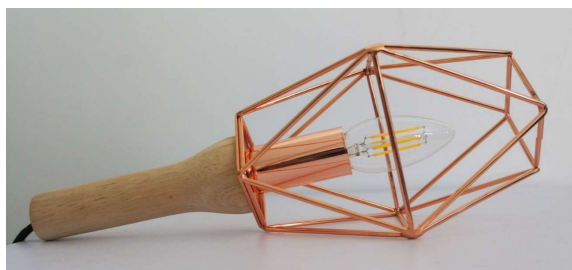

Concrete with metal lamps

Metal lamps

Wood lamps

Concrete lamps

Concrete lamps

Concrete lamps with marble effect

Marble lamps

Concrete family lamps

Glass LAMP

GLASS with metal LAMP

GLASS Pendant LAMP

Metal LAMP

DIY Table Lamp and wall lamp

METAL LAMP

Canton Tower
RGB COLORS

Metal wire Pendant LAMP

DIY lamp TABLE OR WALL LAMP

Bicycle LAMP

DIY LAMP

SALT LAMP

Table LAMP

Floor lamp,
Metal paint shade and base
Size:35*35*145cm

Table lamp,
Metal paint shade and base
Size:25*25*48CM

FAMILY LAMP