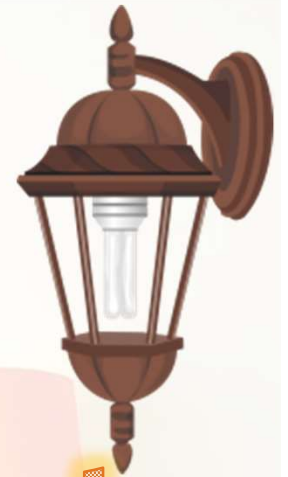

Concrete with metal lamps

Metal lamps

Wood lamps

Concrete lamps

Concrete lamps

Concrete lamps with marble effect

Marble lamps

Concrete family lamps

Glass LAMP

GLASS with metal LAMP

GLASS Pendant LAMP

Metal LAMP

DIY Table Lamp and wall lamp

METAL LAMP

Canton Tower
RGB COLORS

Metal wire Pendant LAMP

DIY lamp TABLE OR WALL LAMP

Bicycle LAMP

DIY LAMP

SALT LAMP

Table LAMP

Floor lamp,
Metal paint shade and base
Size:35*35*145cm

Table lamp,
Metal paint shade and base
Size:25*25*48CM

FAMILY LAMP

PENDENT LAMP

Pendent LAMP

Wood Table LAMP

RATTAN PENDENT LAMP

RATTAN & Bamboo PENDENT LAMP

Thanks for reading~!