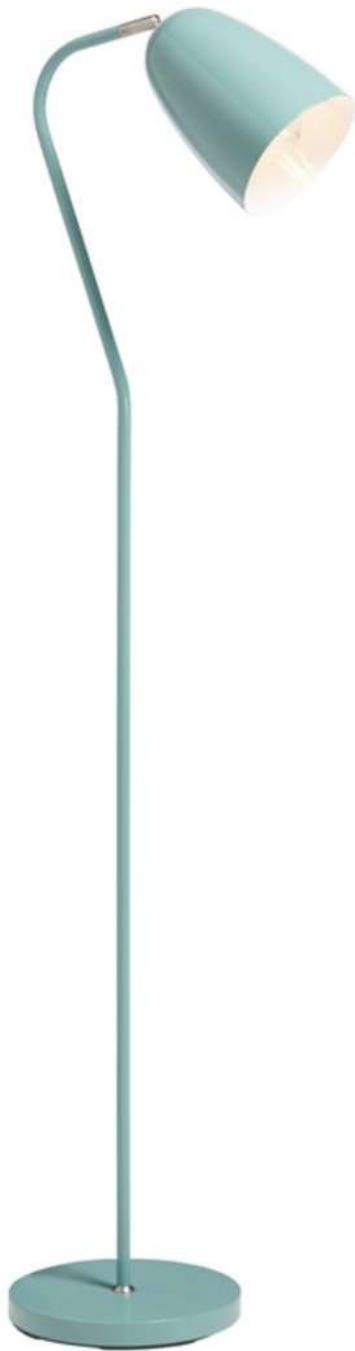

Table lamp
5777-T014L
Size:20*20*40cm

**2018 –2019
HOT HOT HOT
PROMOTION ITEM**

Table lamp
5777-T014S
Size:20*20*30cm

2017-2018 HOT HOT HOT PROMOTION LAMPS

5778-F002
Size:H150CM
SHADE D19*7.2CM
BASE D22CM

Metal family lamps

Metal family lamps

Metal desk lamps

Metal family lamps

Metal family lamps

Metal family lamps

Metal giraffe family lamps

Metal with fabric family lamps

Glass LAMP

GLASS with metal LAMP

GLASS Pendant LAMP

Metal LAMP

DIY Table Lamp and wall lamp

METAL LAMP

Canton Tower
RGB COLORS

Metal wire Pendant LAMP

DIY lamp TABLE OR WALL LAMP

Bicycle LAMP

DIY LAMP

SALT LAMP

Table LAMP

Floor lamp,
Metal paint shade and base
Size:35*35*145cm

Table lamp,
Metal paint shade and base
Size:25*25*48CM

FAMILY LAMP